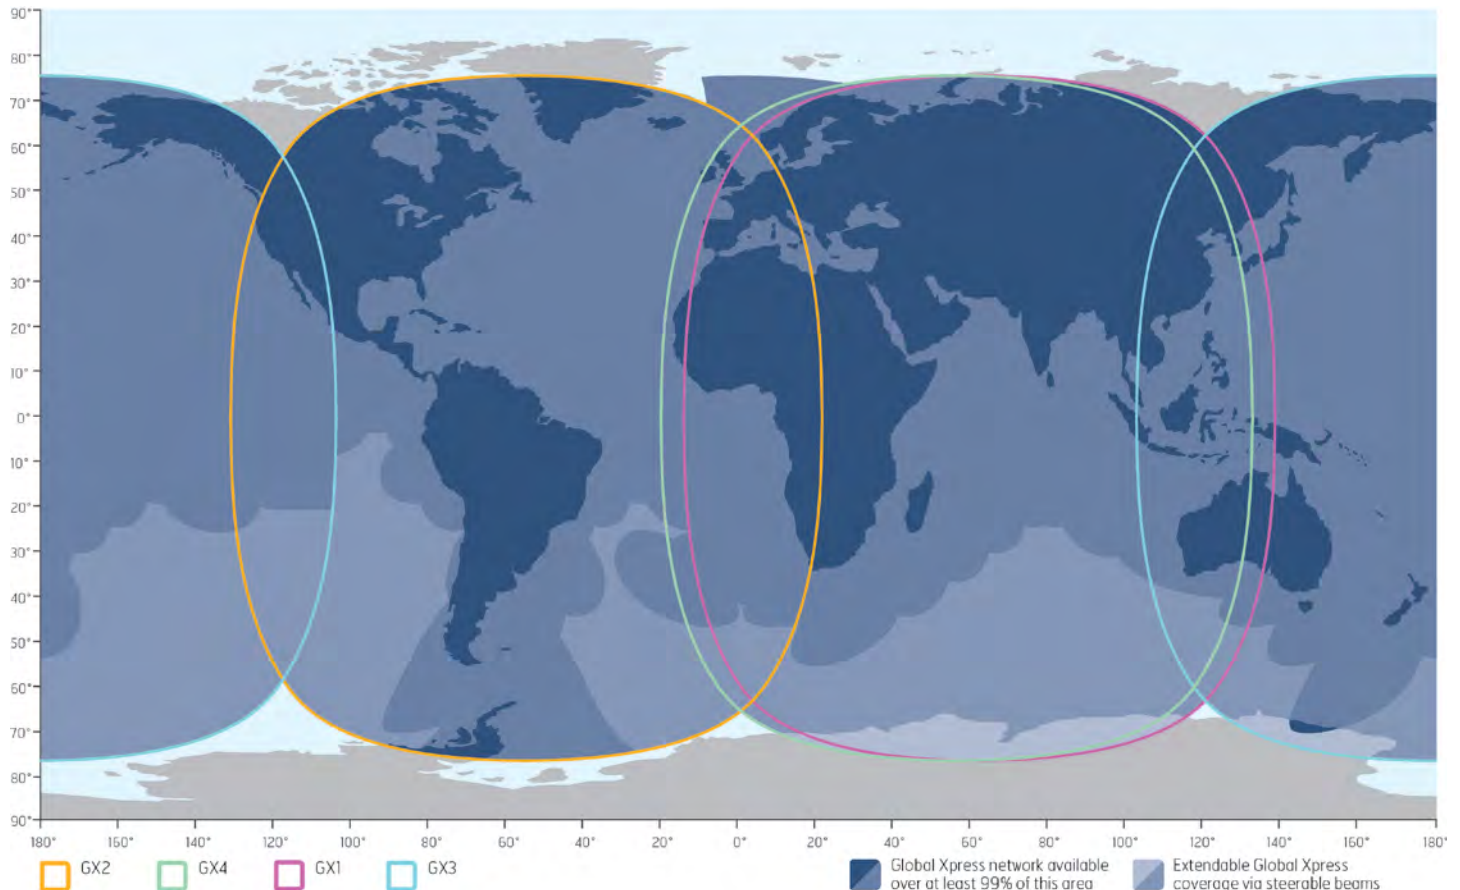

GLOBAL COVERAGE YOU CAN COUNT ON

JetWave is the only way you can connect with the Inmarsat Jet ConneX Ka-Band network, the best broadband service available for business aviation. JetWave and Jet ConneX have you covered from the minute you climb onto the aircraft until you climb off at your final destination – you don't have to wait until you're at altitude to connect. Enabled by four Global Xpress satellites covering the globe (except the poles), the Honeywell-Inmarsat partnership has you reliably covered, even on transoceanic flights.

JET CONNEX CURRENT GLOBAL COVERAGE MAP

This map is for general information purposes only and should not be construed or used as a legal description or representation. No guarantee or warranty is given that the map is spatially or temporally accurate or fit for a particular use. Coverage is subject to change at any time. Inmarsat shall have no liability for decisions made or actions taken/not taken in reliance upon the map or for any resulting losses suffered. Global Xpress coverage. April 2019.